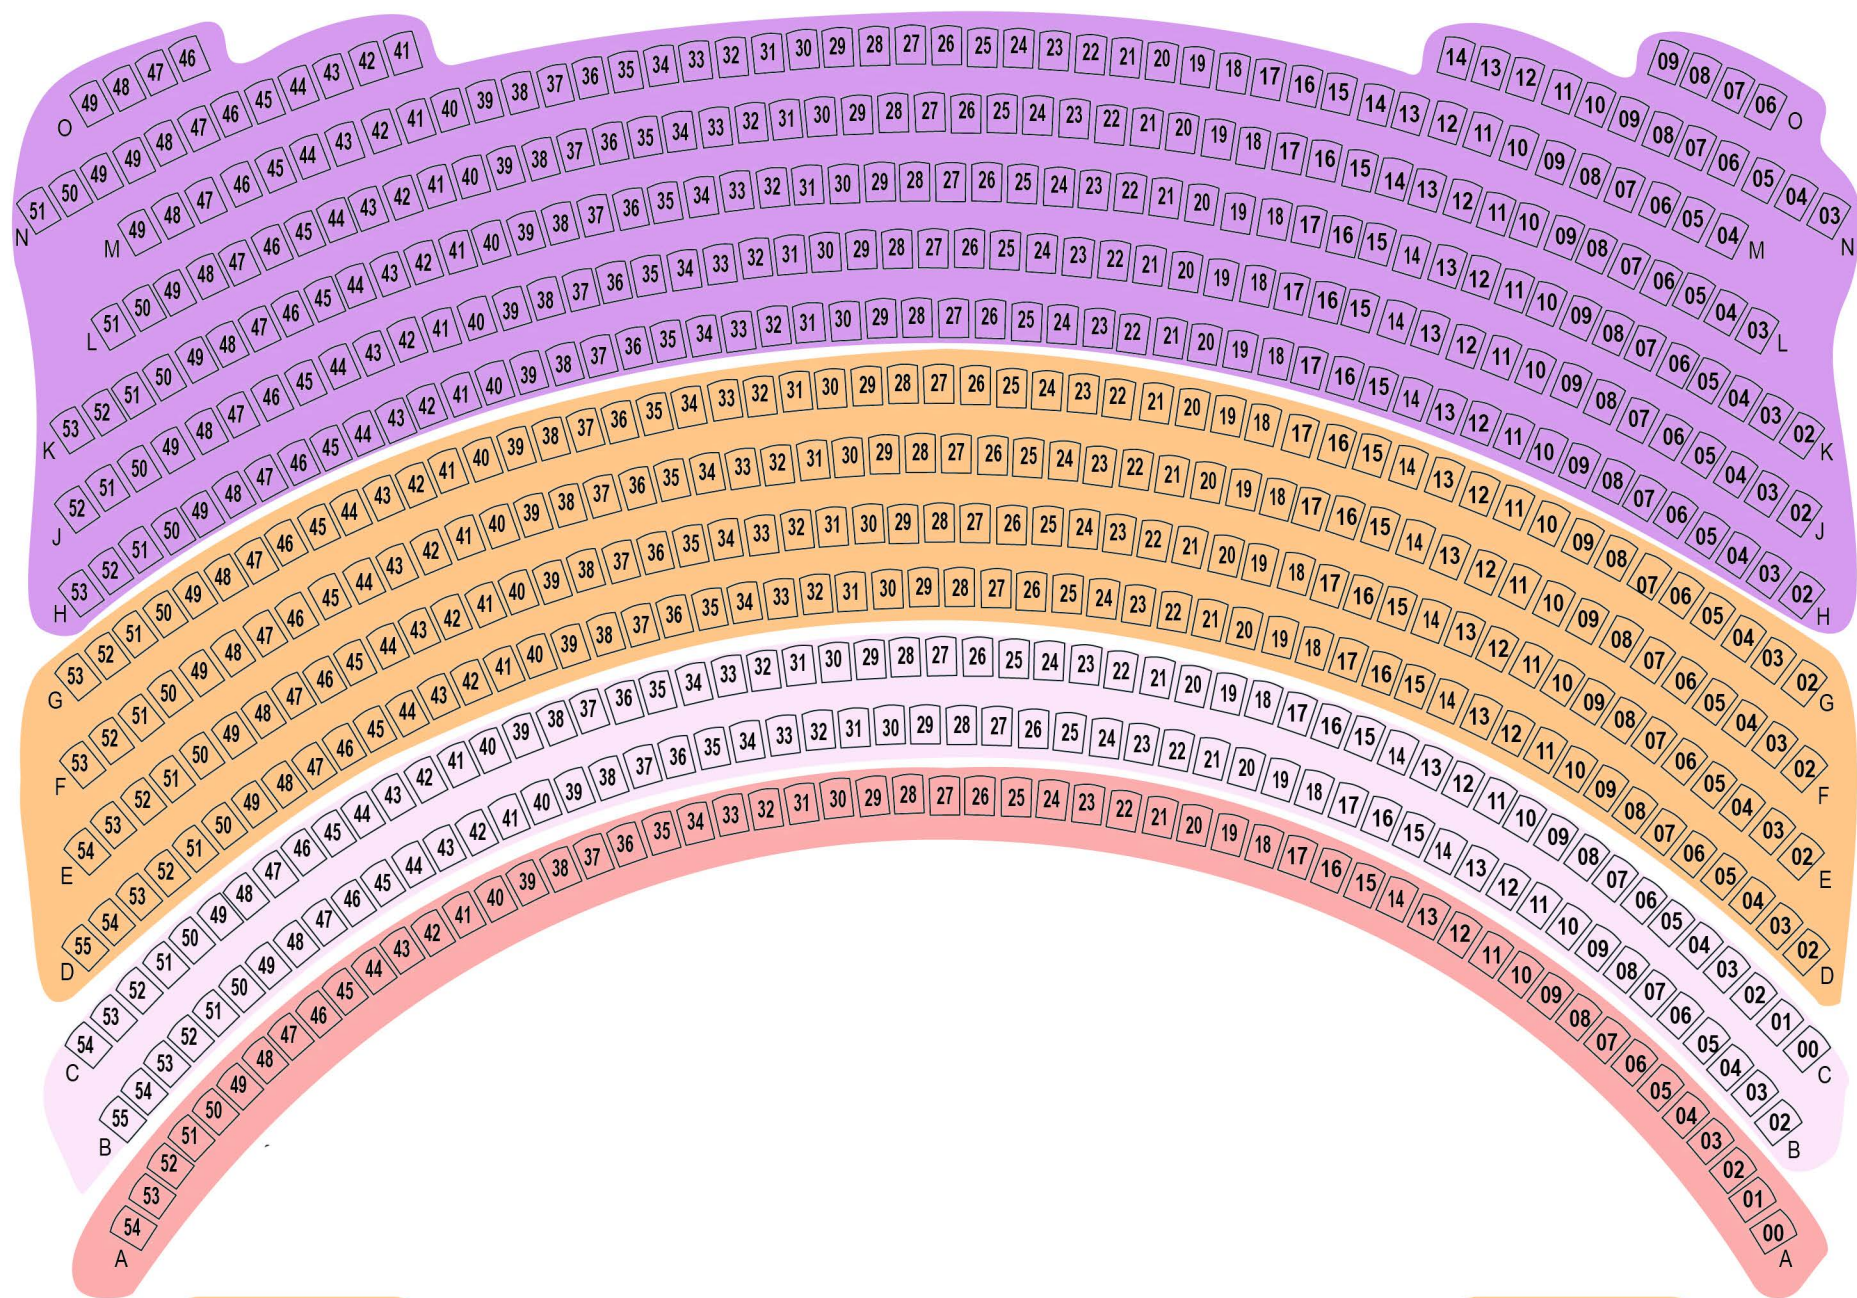

- Level 1
- Level 2
- Level 3
- Level 5
- Level 7*

Accessible Seating

as of 8/13/2024

MADISON OPERA
 Overture Hall
 Second Floor Seating

CIRCLE

*Please note that supertitles are not visible from Section 7 seats, except in the Balcony.

wheelchair access for Mezzanine

Box C BX4 BX3 BX2 BX1

Box B BX6 BX5 BX4 BX3 BX2 BX1

Box A BX4 BX3 BX2 BX1

Box C BX1 BX2 BX3 BX4

Box B BX1 BX2 BX3 BX4 BX5 BX6

Box A BX1 BX2 BX3 BX4

- Level 2
- Level 3
- Level 4
- Level 5
- Level 6
- Level 7*

Accessible Seating
as of 8/13/2024

MADISON OPERA
Overture Hall
Third Floor Seating

MEZZANINE

*Please note that supertitles are not visible from Section 7 seats, except in the Balcony.

Box C BX6 BX5 BX4 BX3 BX2 BX1

Box B BX6 BX5 BX4 BX3 BX2 BX1

Box A BX4 BX3 BX2 BX1

Box C BX1 BX2 BX3 BX4 BX5 BX6

Box B BX1 BX2 BX3 BX4 BX5 BX6

Box A BX1 BX2 BX3 BX4

MADISON OPERA
 Overture Hall
 Fourth Floor Seating

BALCONY

Level 4