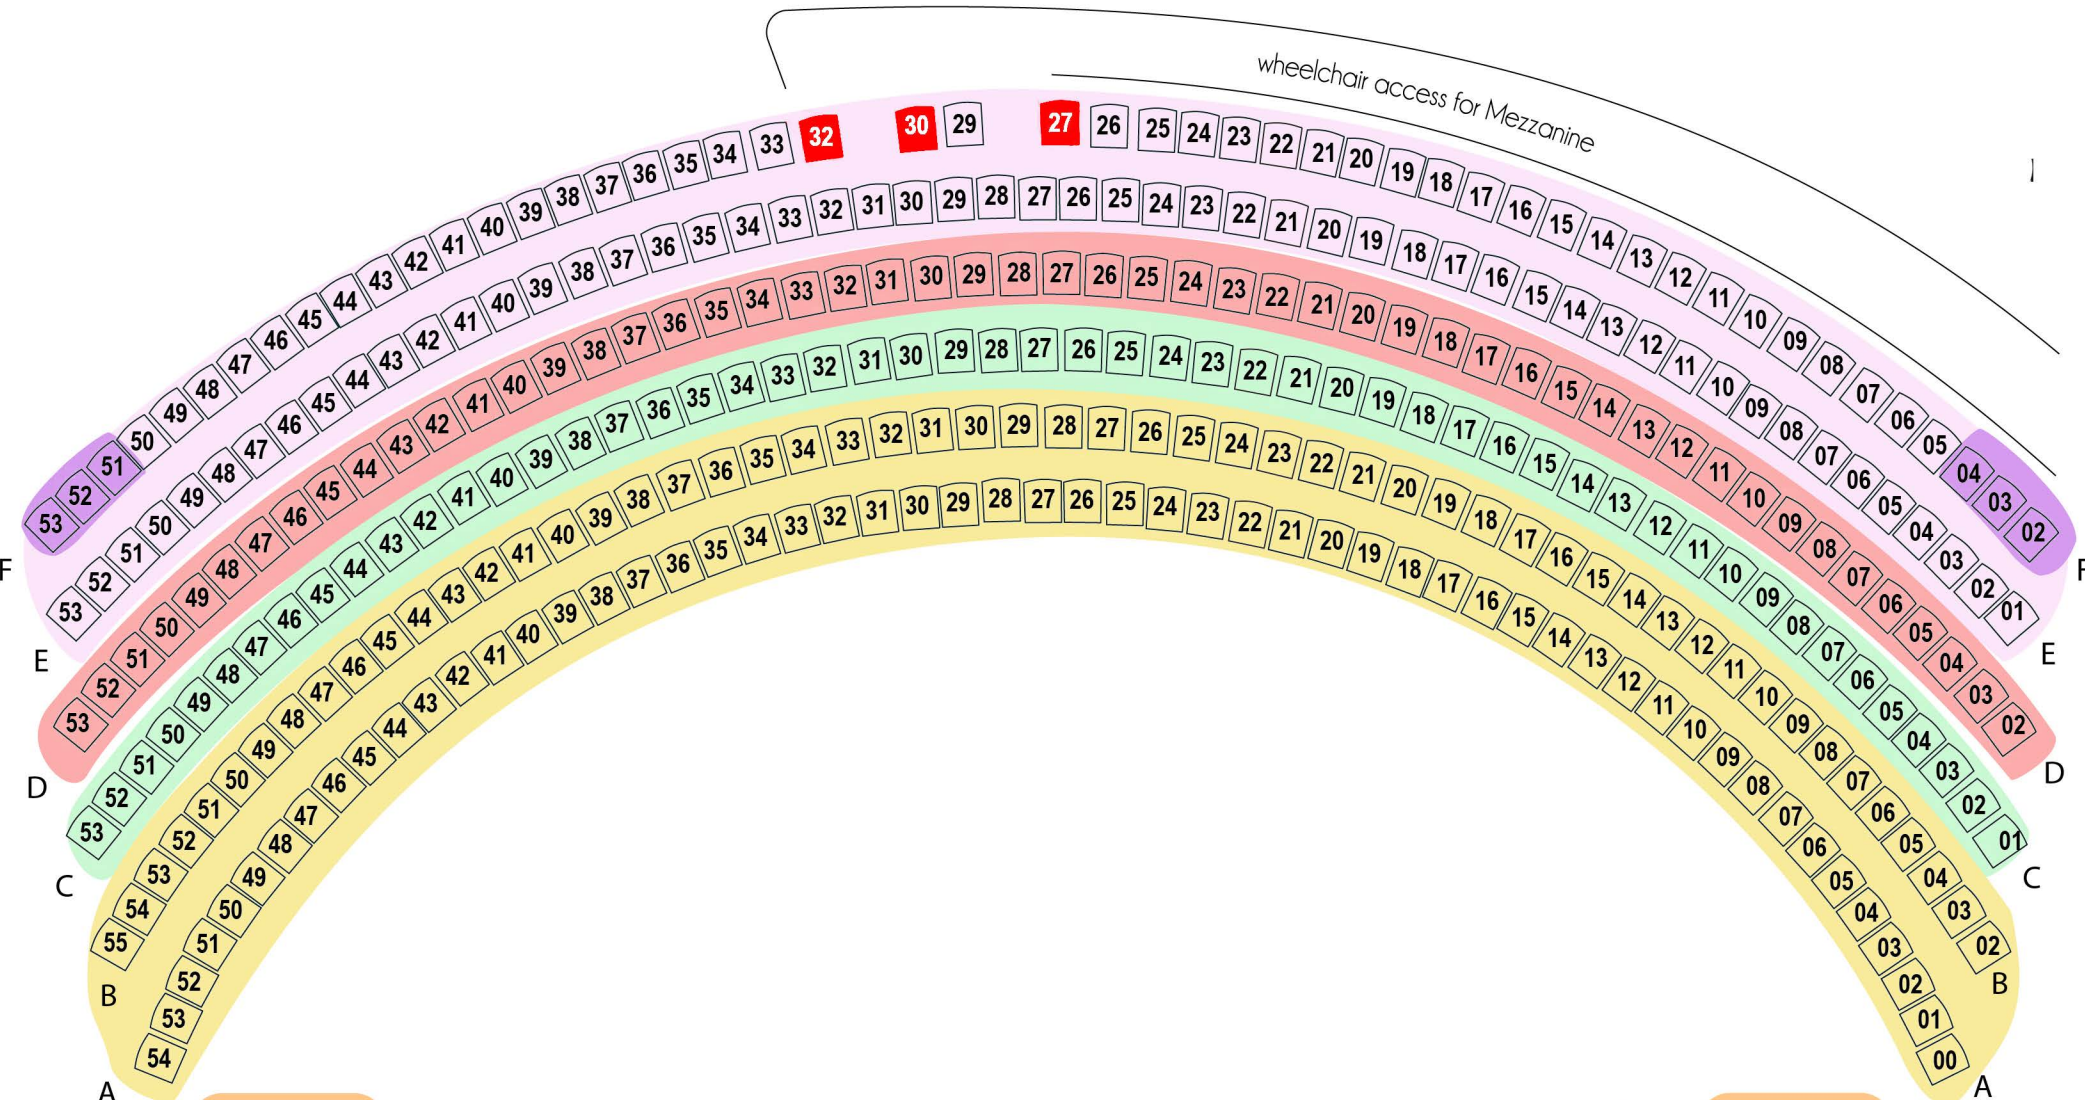

UPPER ORCHESTRA ORCHESTRA

- Level 1
- Level 2
- Level 3
- Level 4
- Level 5
- Level 7*

Accessible Seating

as of 8/13/2024

MADISON OPERA

Overture Hall
Main Floor Seating

*Please note that supertitles are not visible from Section 7 seats, except in the Balcony.

- Level 1
- Level 2
- Level 3
- Level 5
- Level 7*

Accessible Seating

as of 8/13/2024

MADISON OPERA
 Overture Hall
 Second Floor Seating

CIRCLE

*Please note that supertitles are not visible from Section 7 seats, except in the Balcony.

wheelchair access for Mezzanine

Box C BX4 BX3 BX2 BX1

Box B BX6 BX5 BX4 BX3 BX2 BX1

Box A BX4 BX3 BX2 BX1

Box C BX1 BX2 BX3 BX4

Box B BX1 BX2 BX3 BX4 BX5 BX6

Box A BX1 BX2 BX3 BX4

- Level 2
- Level 3
- Level 4
- Level 5
- Level 6
- Level 7*

Accessible Seating
as of 8/13/2024

MADISON OPERA
Overture Hall
Third Floor Seating

MEZZANINE

*Please note that supertitles are not visible from Section 7 seats, except in the Balcony.

Box C BX6 BX5 BX4 BX3 BX2 BX1