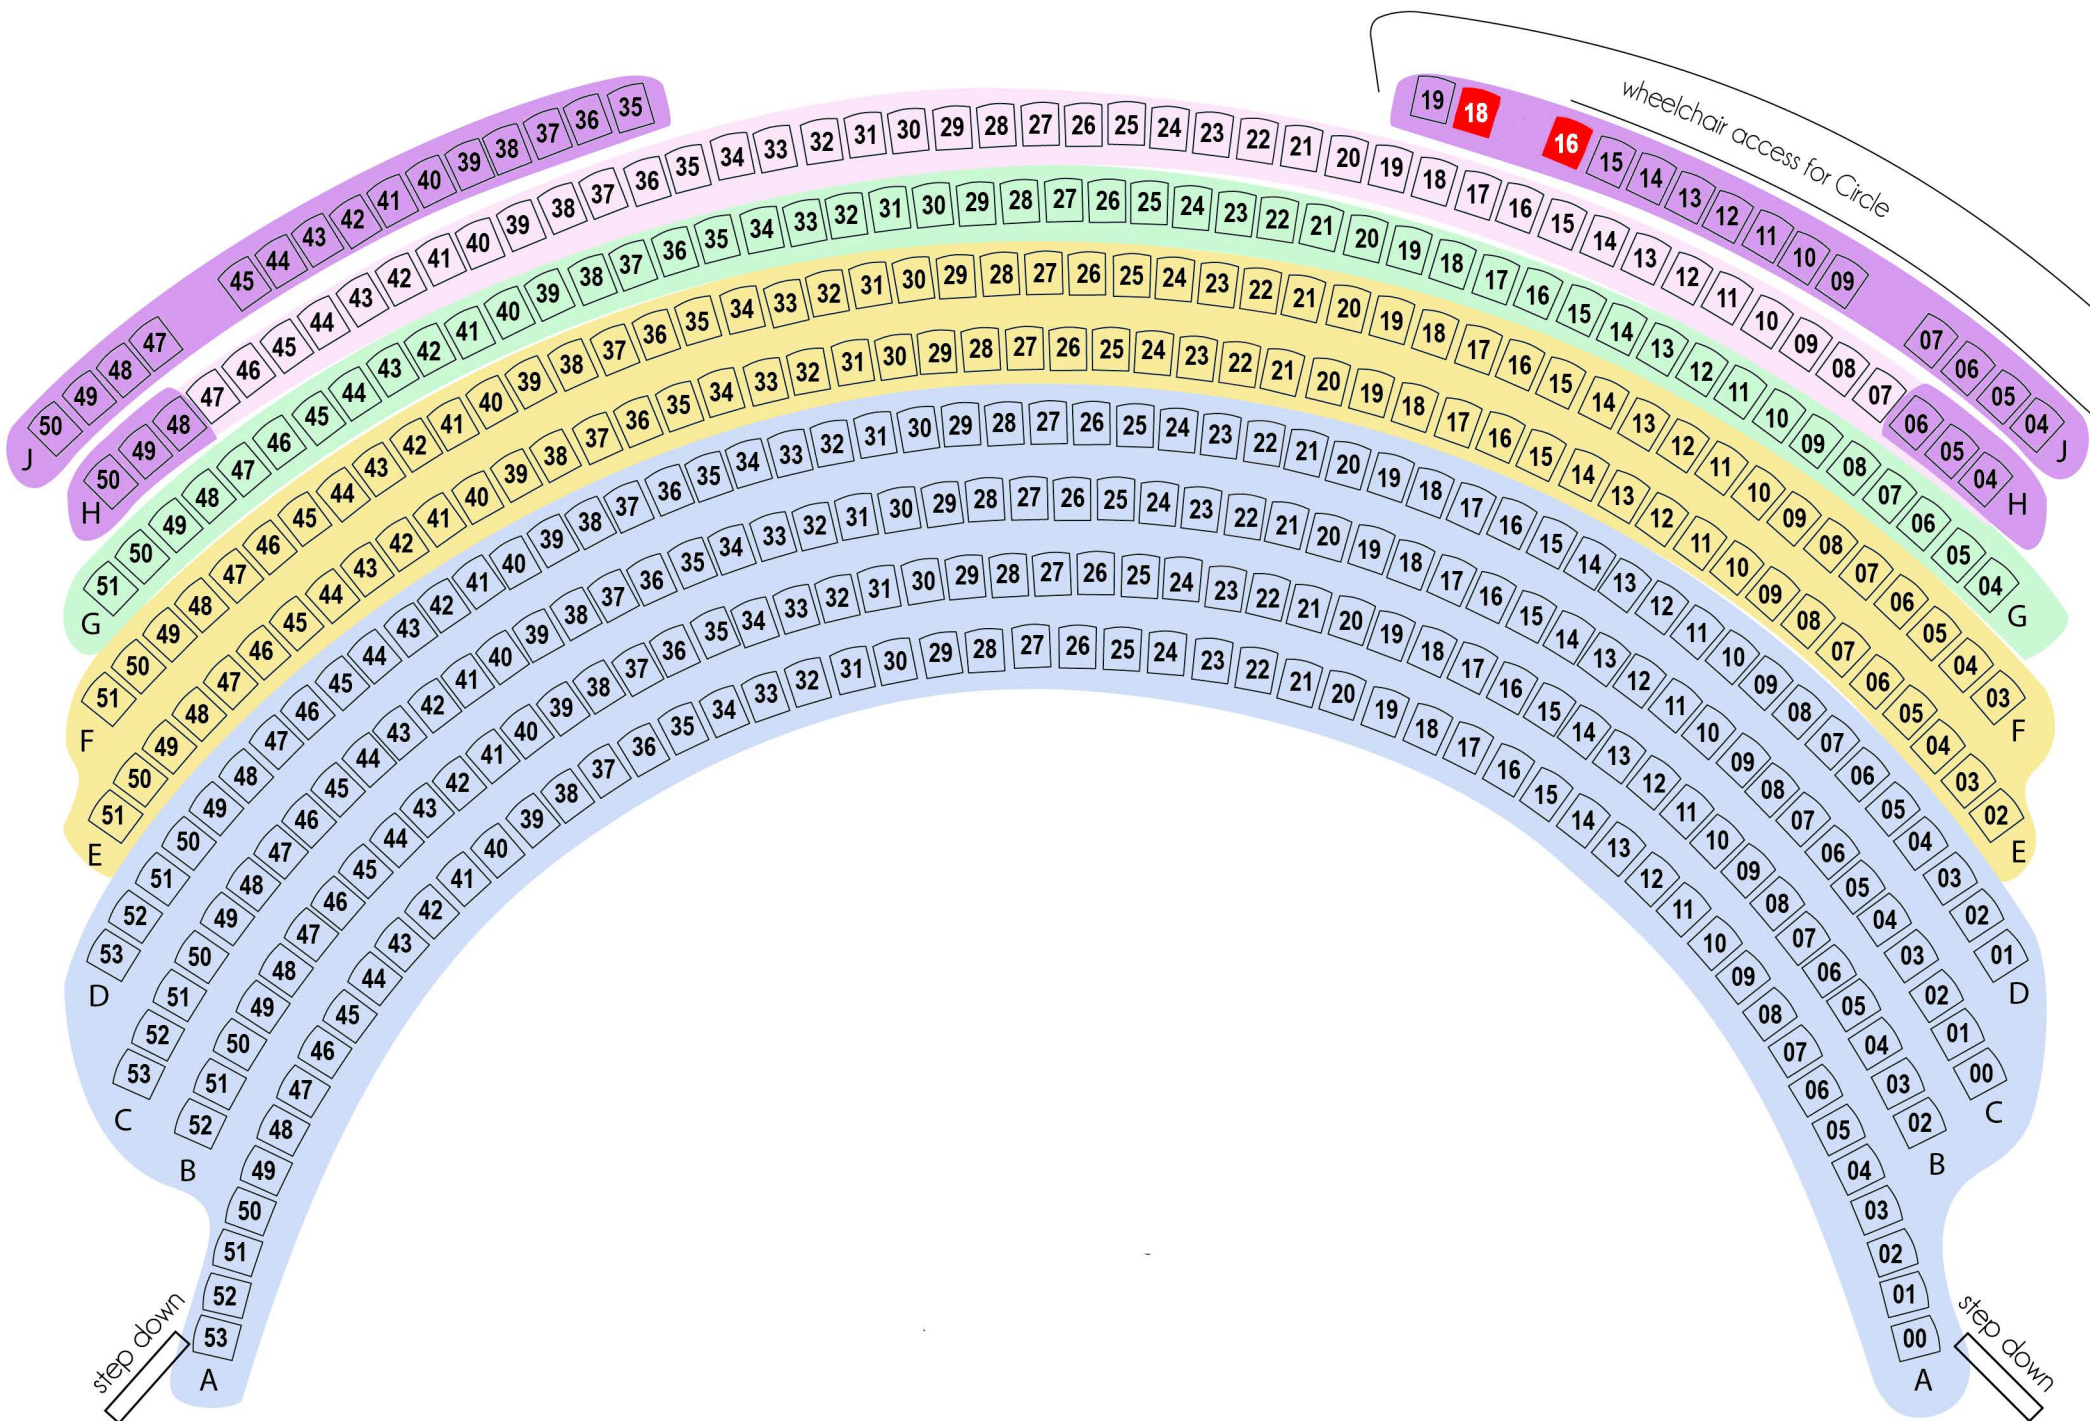

UPPER ORCHESTRA ORCHESTRA

- Level 1
- Level 2
- Level 3
- Level 4
- Level 5
- Level 7*

Accessible Seating

as of 8/13/2024

MADISON OPERA

Overture Hall
Main Floor Seating

*Please note that supertitles are not visible from Section 7 seats, except in the Balcony.

- Level 1
- Level 2
- Level 3
- Level 5
- Level 7*

Accessible Seating

as of 8/13/2024

MADISON OPERA
 Overture Hall
 Second Floor Seating

CIRCLE

*Please note that supertitles are not visible from Section 7 seats, except in the Balcony.

Accessible Seating
as of 8/13/2024

MADISON OPERA
Overture Hall
Third Floor Seating

MEZZANINE

*Please note that supertitles are not visible from Section 7 seats, except in the Balcony.

Box C BX6 BX5 BX4 BX3 BX2 BX1

Level 5

Level 6

Level 7

Accessible Seating