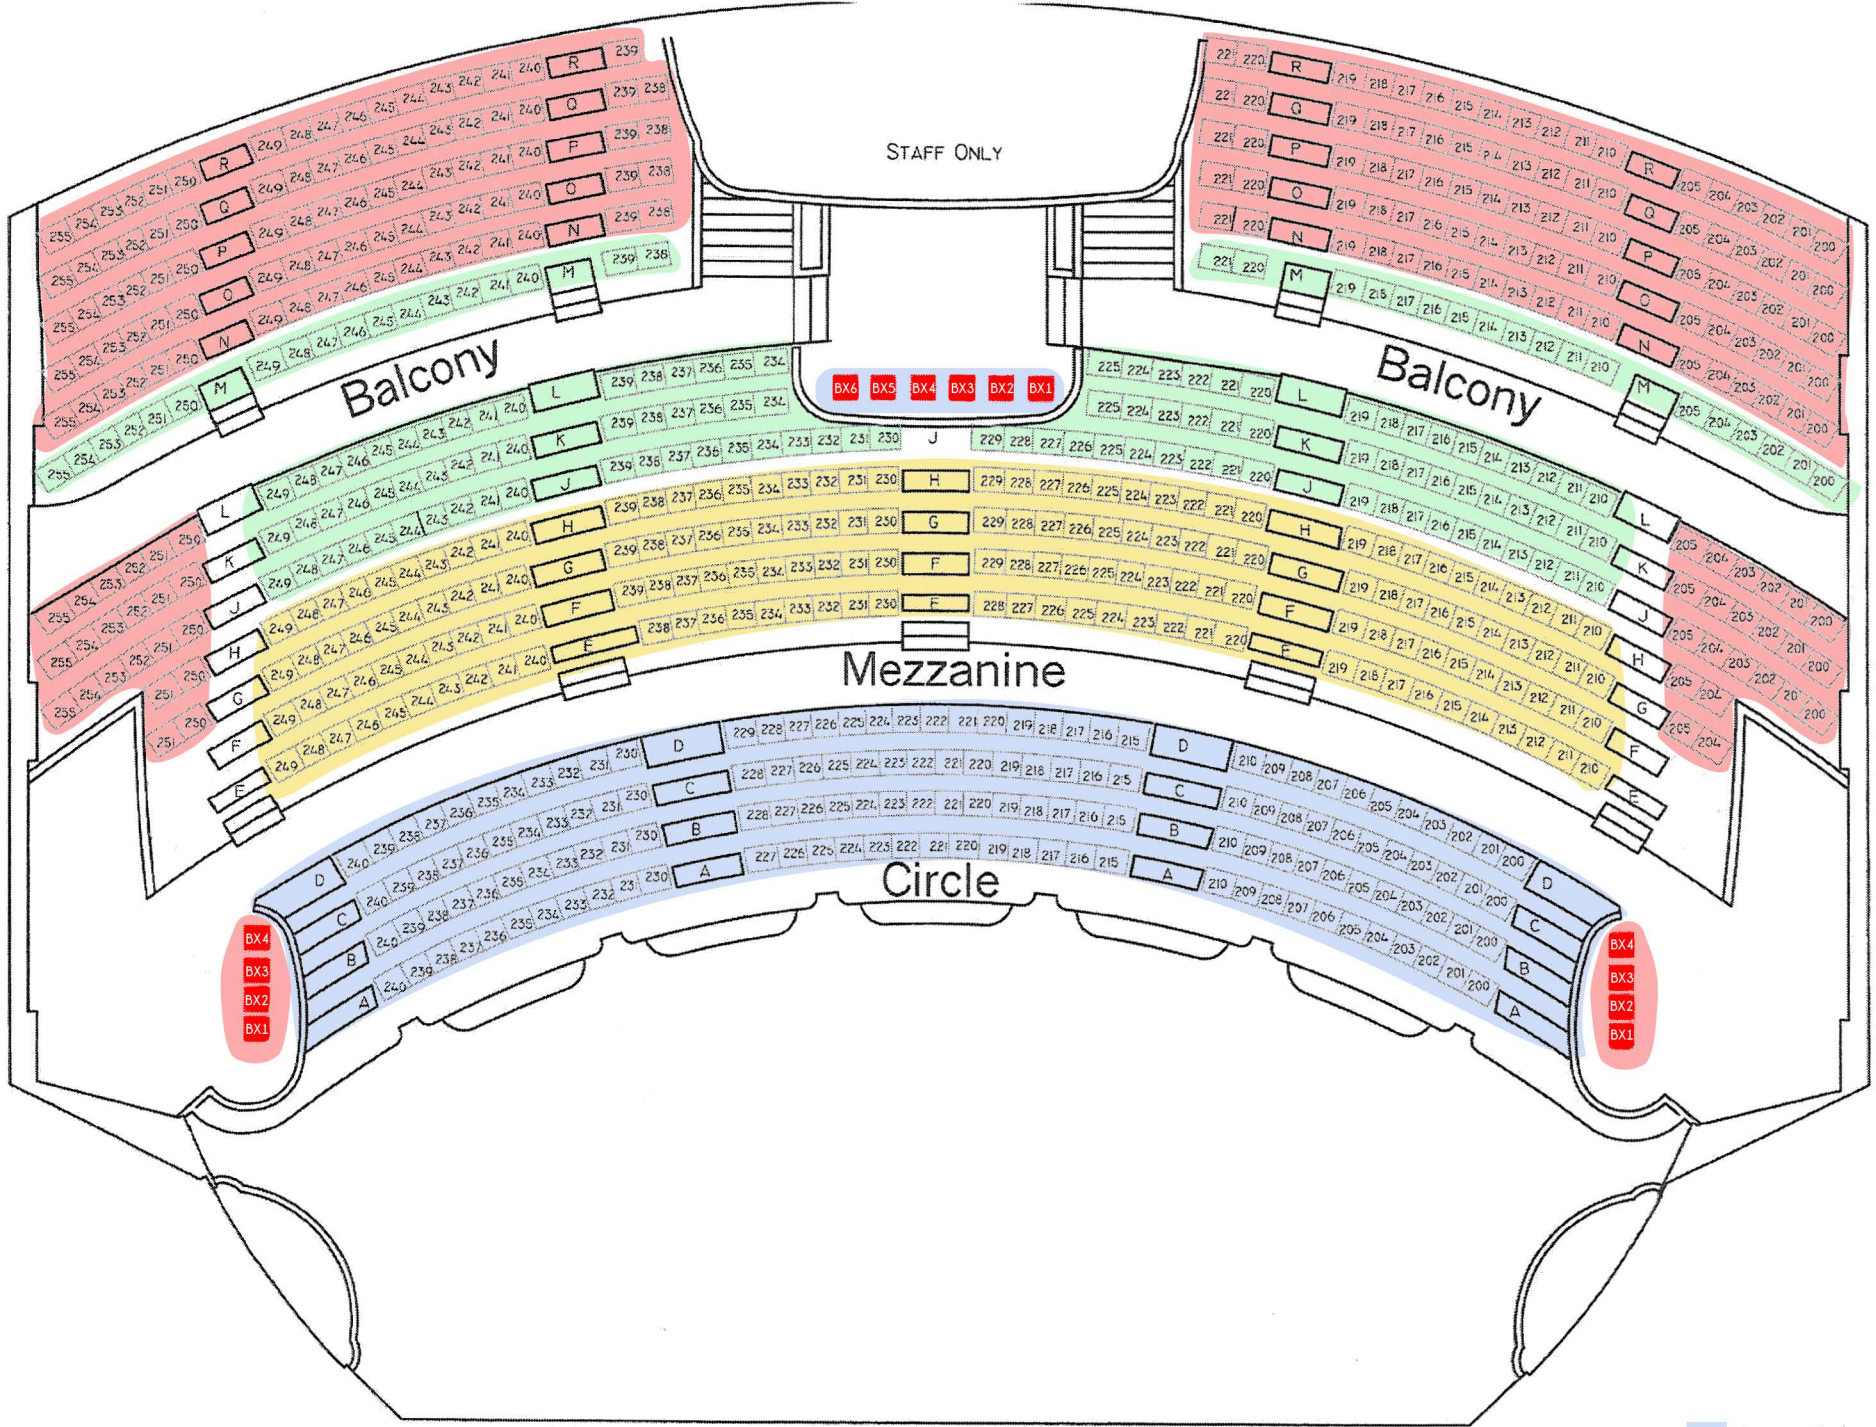

MADISON OPERA
 Capitol Theater
 Main Floor Seating

ORCHESTRA

- Level 1
- Level 2
- Level 3
- Accessible Seating

as of 8/13/2024

MADISON OPERA
 Capitol Theater
Second Floor Seating

BALCONY
MEZZANINE
CIRCLE

- Level 1
- Level 2
- Level 3
- Level 4

Accessible Seating