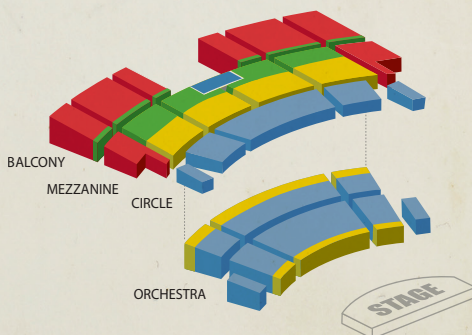

Price includes discounts, sales tax,
and Overture Center fees.

Overture Hall

SERIES 3 & 4

Subscription Prices

Choose an Overture Hall level.

Overture Hall LEVELS

A (\$246)
B (\$186)
C (\$150)
D (\$106)
E (\$88)
F (\$46)
G (\$32)*

Price includes discounts, sales tax,
and Overture Center fees.

Capitol Theater

* Please note that supertitles are not visible from Section G seats, except in the