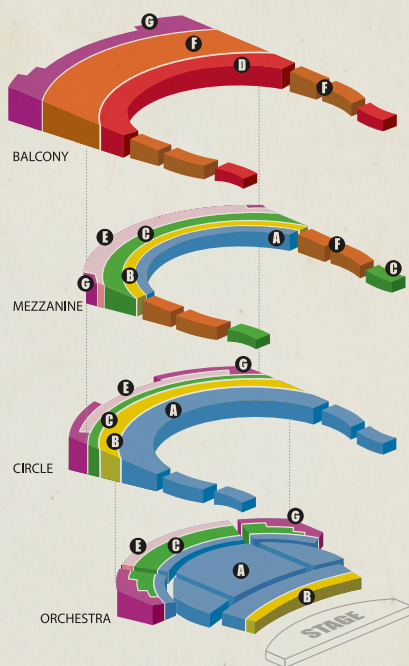

SERIES 1 & 2

Subscription Prices

Choose an Overture Hall level
AND a Capitol Theater Level.

Overture Hall LEVELS

A (\$238)
B (\$176)
C (\$142)
D (\$100)
E (\$84)
F (\$42)
G (\$30)*

Capitol Theater

A (\$101)
B (\$71)
C (\$50)
D (\$21)

Price includes discounts, sales tax,
and Overture Center fees.

Overture Hall

SERIES 3 & 4

Subscription Prices

Choose an Overture Hall level.

Overture Hall LEVELS

A (\$246)
B (\$186)
C (\$150)
D (\$106)
E (\$88)
F (\$46)
G (\$32)*

Price includes discounts, sales tax,
and Overture Center fees.

Capitol Theater

* Please note that supertitles are not visible from Section G seats, except in the